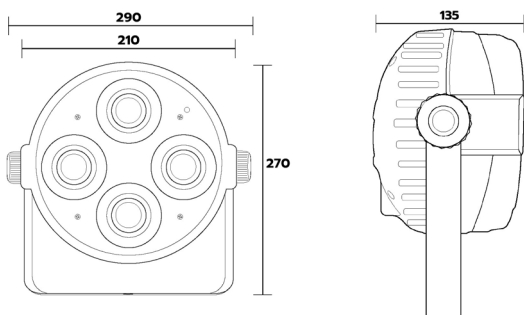

### SPECIFICATIONS

<b>Housing :</b>	Die-cast Aluminium
<b>Finishing :</b>	Black
<b>Power Consumption :</b>	205W
<b>Operating Voltage :</b>	90-260 V , 50-60 Hz
<b>Power Connection :</b>	Powercon IN/OUT
<b>Signal Connection :</b>	XLR 3 Pin IN/OUT
<b>IP Rating :</b>	20
<b>Weight (kg) :</b>	2.46 kg
<b>Size (WxHxD) :</b>	214 x 140 x 169 mm
<b>Source :</b>	LED – COB - 4x50W
<b>Lamp Color :</b>	3200-8000K
<b>CRI :</b>	91
<b>Beam Angle :</b>	25°
<b>Control Gear :</b>	Built-in driver
<b>Control Mode :</b>	DMX512, Auto Programs, Sound
<b>Features :</b>	Dimmer, CCT, Strobe, Flicker-free
<b>DMX Channels :</b>	7, 15 CH
<b>Accessories :</b>	Safety sling (Included)