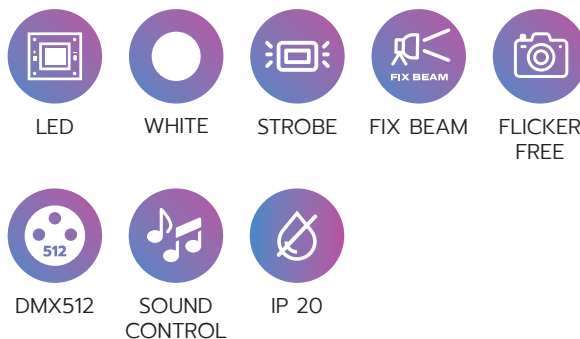

## LED PAR 200W TUNABLE WHITE

- LED COB 200W
- 3200-8000K
- Video flicker-free

### SPECIFICATIONS

<b>Housing :</b>	Die-cast Aluminium
<b>Finishing :</b>	Black
<b>Power Consumption :</b>	205W
<b>Operating Voltage :</b>	90-260 V , 50-60 Hz
<b>Power Connection :</b>	Powercon IN/OUT
<b>Signal Connection :</b>	XLR 3 Pin IN/OUT
<b>IP Rating :</b>	20
<b>Weight (kg) :</b>	2.46 kg
<b>Size (WxHxD) :</b>	214 x 140 x 169 mm
<b>Source :</b>	LED – COB - 4x50W
<b>Lamp Color :</b>	3200-8000K
<b>CRI :</b>	91
<b>Beam Angle :</b>	25°
<b>Control Gear :</b>	Built-in driver
<b>Control Mode :</b>	DMX512, Auto Programs, Sound
<b>Features :</b>	Dimmer, CCT, Strobe, Flicker-free
<b>DMX Channels :</b>	7, 15 CH
<b>Accessories :</b>	Safety sling (Included)