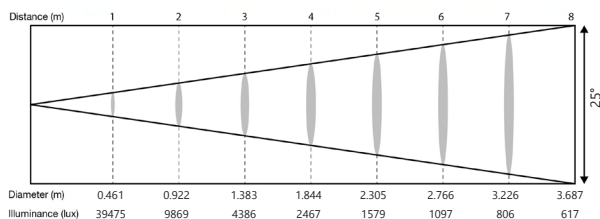

### SPECIFICATIONS

<b>Housing :</b>	Die-cast Aluminium
<b>Finishing :</b>	Black
<b>Power Consumption :</b>	205W
<b>Operating Voltage :</b>	90-260 V , 50-60 Hz
<b>Power Connection :</b>	Powercon IN/OUT
<b>Signal Connection :</b>	XLR 3 Pin IN/OUT
<b>IP Rating :</b>	20
<b>Weight (kg) :</b>	2.46 kg
<b>Size (WxHxD) :</b>	214 x 140 x 169 mm
<b>Source :</b>	LED – COB - 4x50W
<b>Lamp Color :</b>	3200-8000K
<b>CRI :</b>	91
<b>Beam Angle :</b>	25°
<b>Control Gear :</b>	Built-in driver
<b>Control Mode :</b>	DMX512, Auto Programs, Sound
<b>Features :</b>	Dimmer, CCT, Strobe, Flicker-free
<b>DMX Channels :</b>	7, 15 CH
<b>Accessories :</b>	Safety sling (Included)